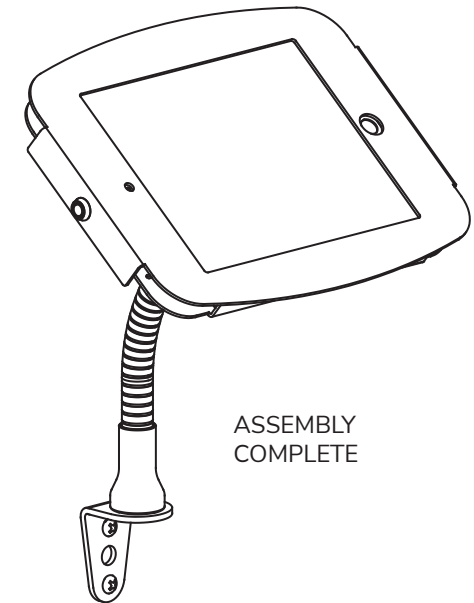

Mounting Options

1

2

3

4

COUNTER

WALL MOUNT

ASSEMBLY COMPLETE

ASSEMBLY COMPLETE

IN THE BOX

Mounting Plate Cover

100mm Plate Cover

Right Angle Mounting Bracket

Hardware Kit

Mounting Bracket

100mm Bracket

Flex Arm

ACCESSORIES

Adhesive Base

Space

Assembly Instructions

1

FOLLOW STAND
MOUNTING INSTRUCTIONS

or