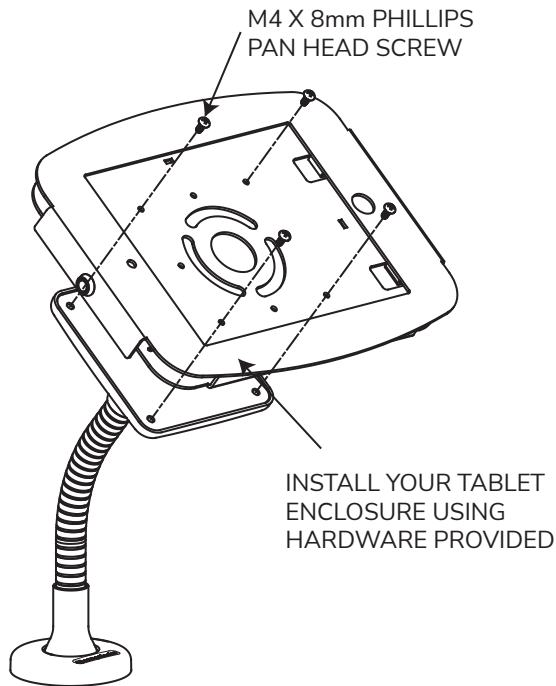

Mounting Options

1

2

3

4

COUNTER

WALL MOUNT

ASSEMBLY COMPLETE

ASSEMBLY COMPLETE

IN THE BOX

Mounting Plate Cover

100mm Plate Cover

Right Angle Mounting Bracket

Hardware Kit

Mounting Bracket

100mm Bracket

Flex Arm

ACCESSORIES

Adhesive Base

Space

Assembly Instructions

1

FOLLOW STAND
MOUNTING INSTRUCTIONS

or