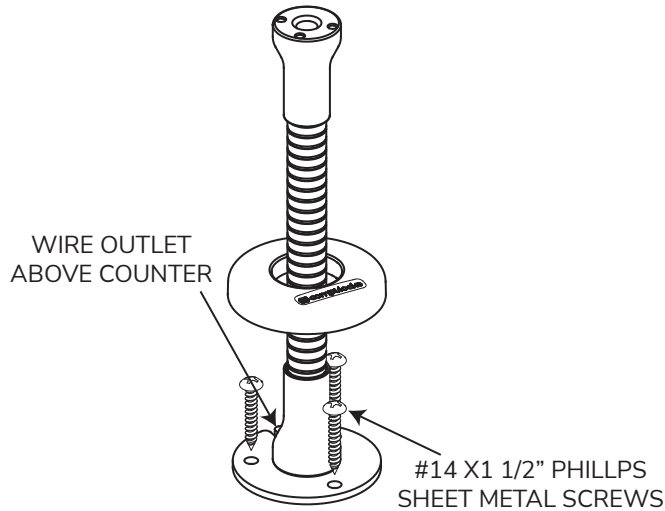

Mounting Options

1

2

3

4

COUNTER

WALL MOUNT

ASSEMBLY COMPLETE

ASSEMBLY COMPLETE

IN THE BOX

Mounting Plate Cover

100mm Plate Cover

Right Angle Mounting Bracket

Hardware Kit

Mounting Bracket

100mm Bracket

Flex Arm

ACCESSORIES

Adhesive Base

Space

Assembly Instructions

1

FOLLOW STAND
MOUNTING INSTRUCTIONS

or