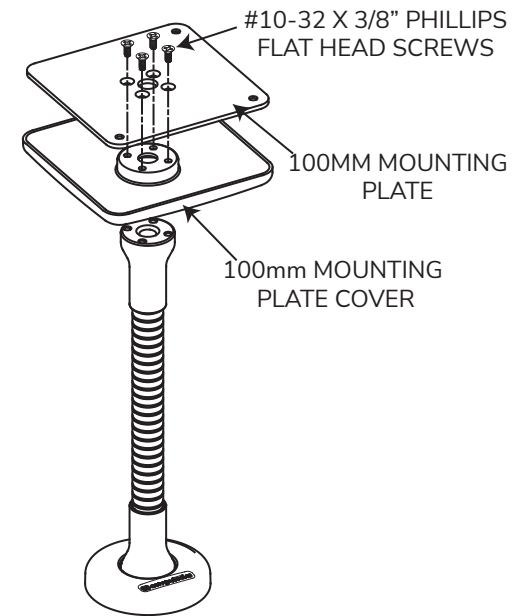

Mounting Options

1

2

3

4

COUNTER

WALL MOUNT

ASSEMBLY COMPLETE

ASSEMBLY COMPLETE

IN THE BOX

Mounting Plate Cover

100mm Plate Cover

Right Angle Mounting Bracket

Hardware Kit

Mounting Bracket

100mm Bracket

Flex Arm

ACCESSORIES

Adhesive Base

Space

Assembly Instructions

1

FOLLOW STAND
MOUNTING INSTRUCTIONS

or