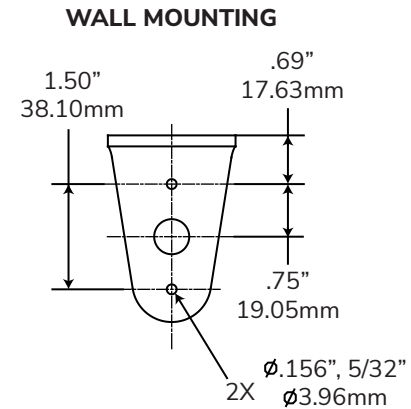

# Mounting Options

1

2

3

4

COUNTER

WALL MOUNT

### IN THE BOX

Mounting Plate Cover

100mm Plate Cover

Right Angle Mounting Bracket

Hardware Kit

Mounting Bracket

100mm Bracket

Flex Arm