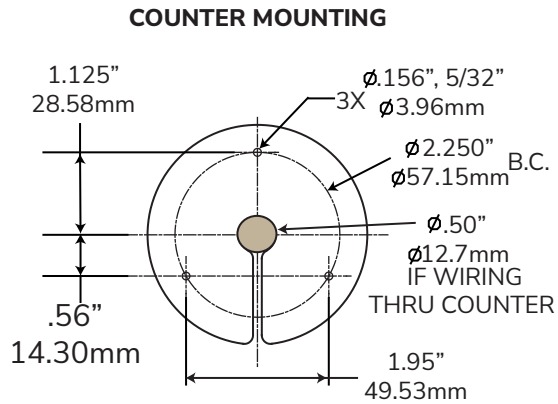

# Mounting Options

1

2

3

4

COUNTER

WALL MOUNT

### IN THE BOX

Mounting Plate Cover

100mm Plate Cover

Right Angle Mounting Bracket

Hardware Kit

Mounting Bracket

100mm Bracket

Flex Arm