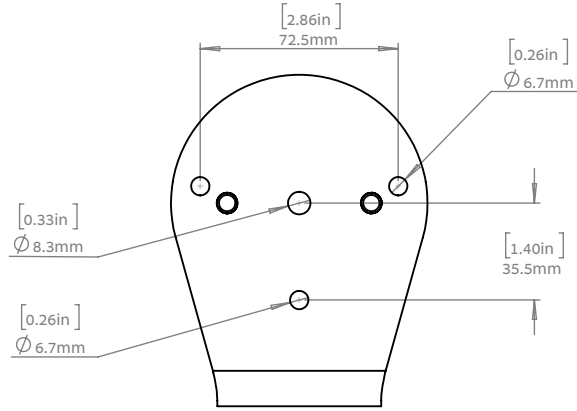

COUNTER MOUNTING PATTERN

1

2

3

4

IN THE BOX

Fixed Stand

Plastic cover

M4x8MM Phillips Screws