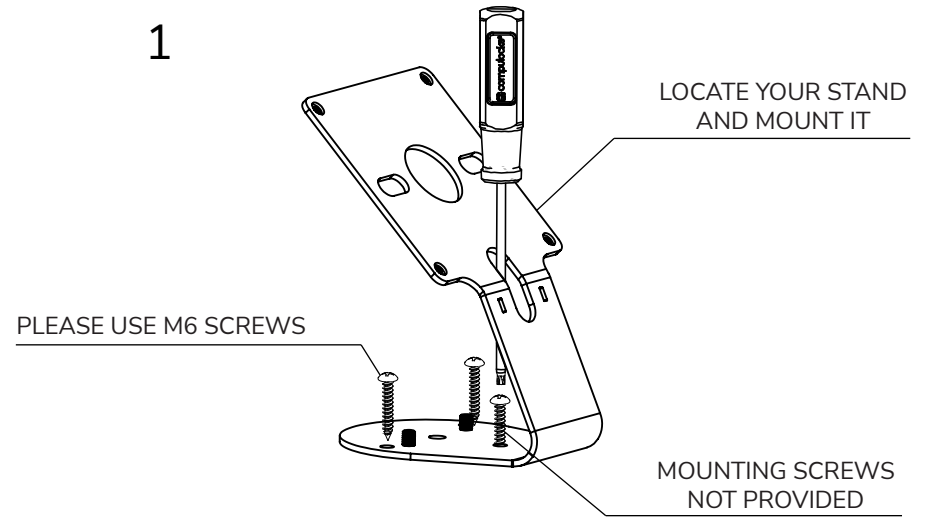

COUNTER MOUNTING PATTERN

1

2

3

4

IN THE BOX

Fixed Stand

Plastic cover

M4x8MM Phillips Screws