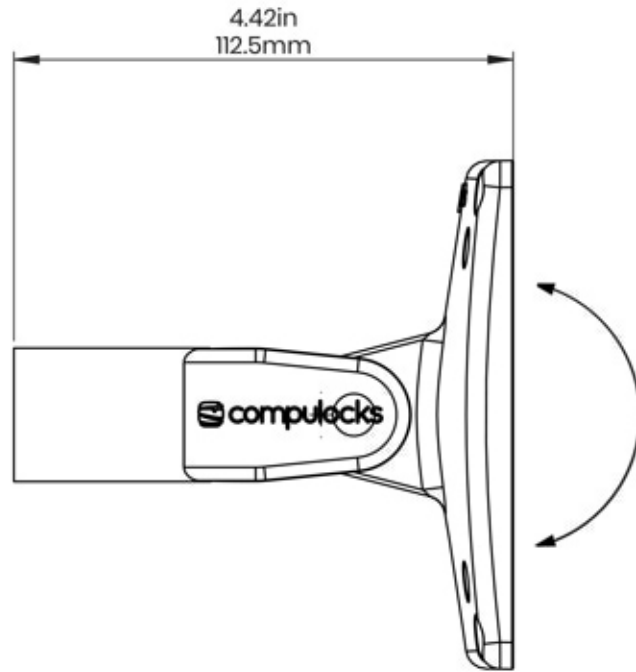

Additional Singel Vesa Bracket

SKU	Weight	Date	Version
TCDPIAO(Black) TCDPIAOW(White)	0.5lb	13.10.21	V01

Tilts up and down 45 degrees,
tilt varies with tablet size